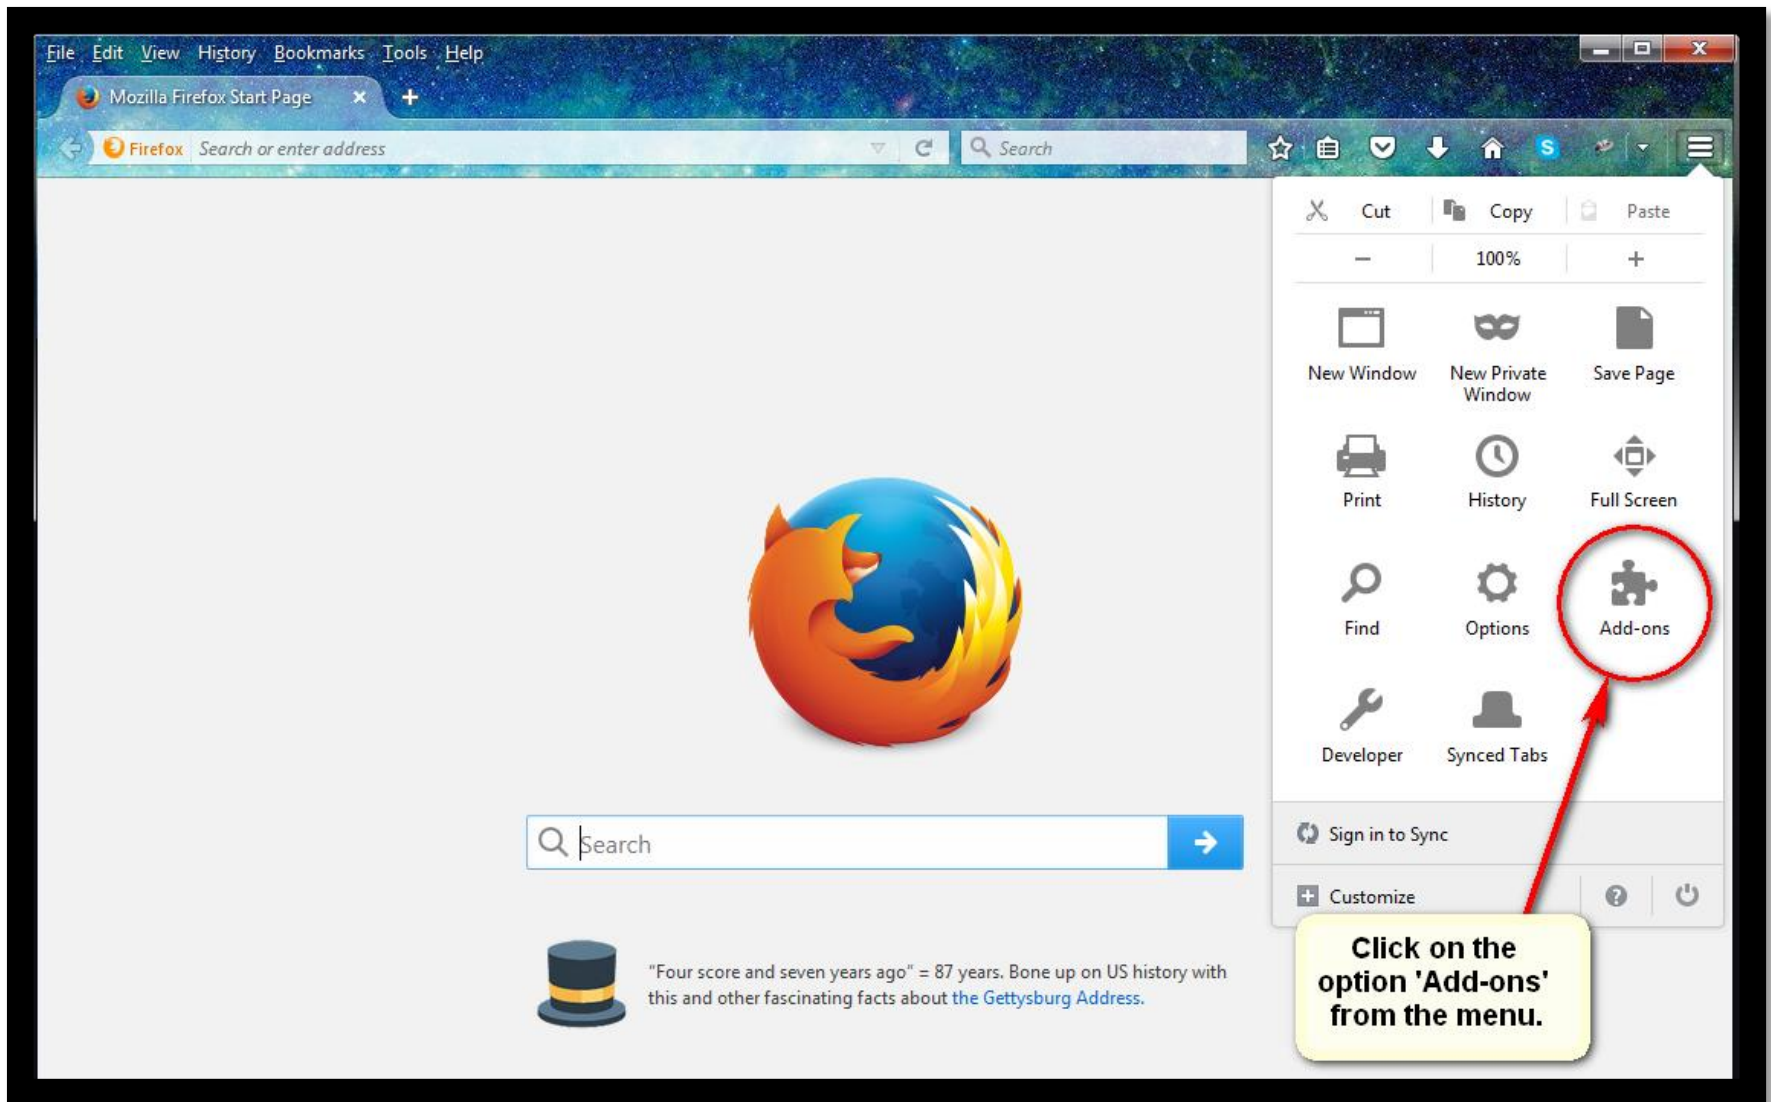

How to Enable Adobe Flash Player on Mozilla Firefox

Once you have opened up a new window on Mozilla Firefox, please follow these instructions to enable Adobe Flash Player. You will need this to view the food handler training.