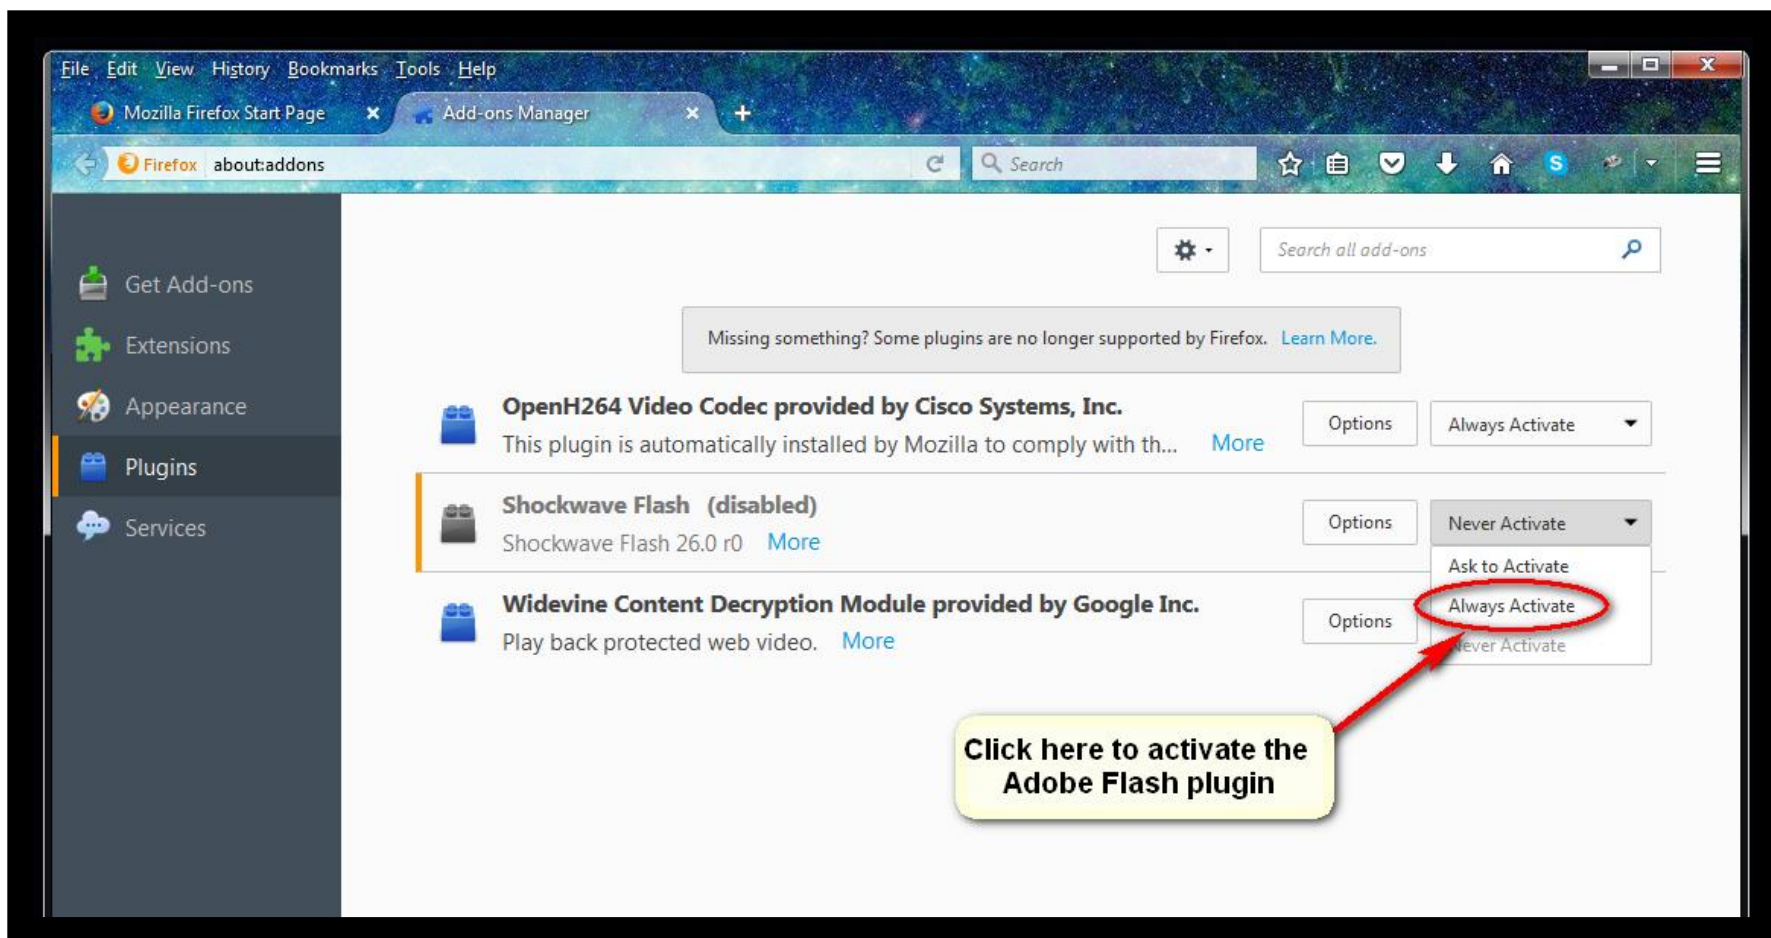

That's it! You are now ready to start the training.