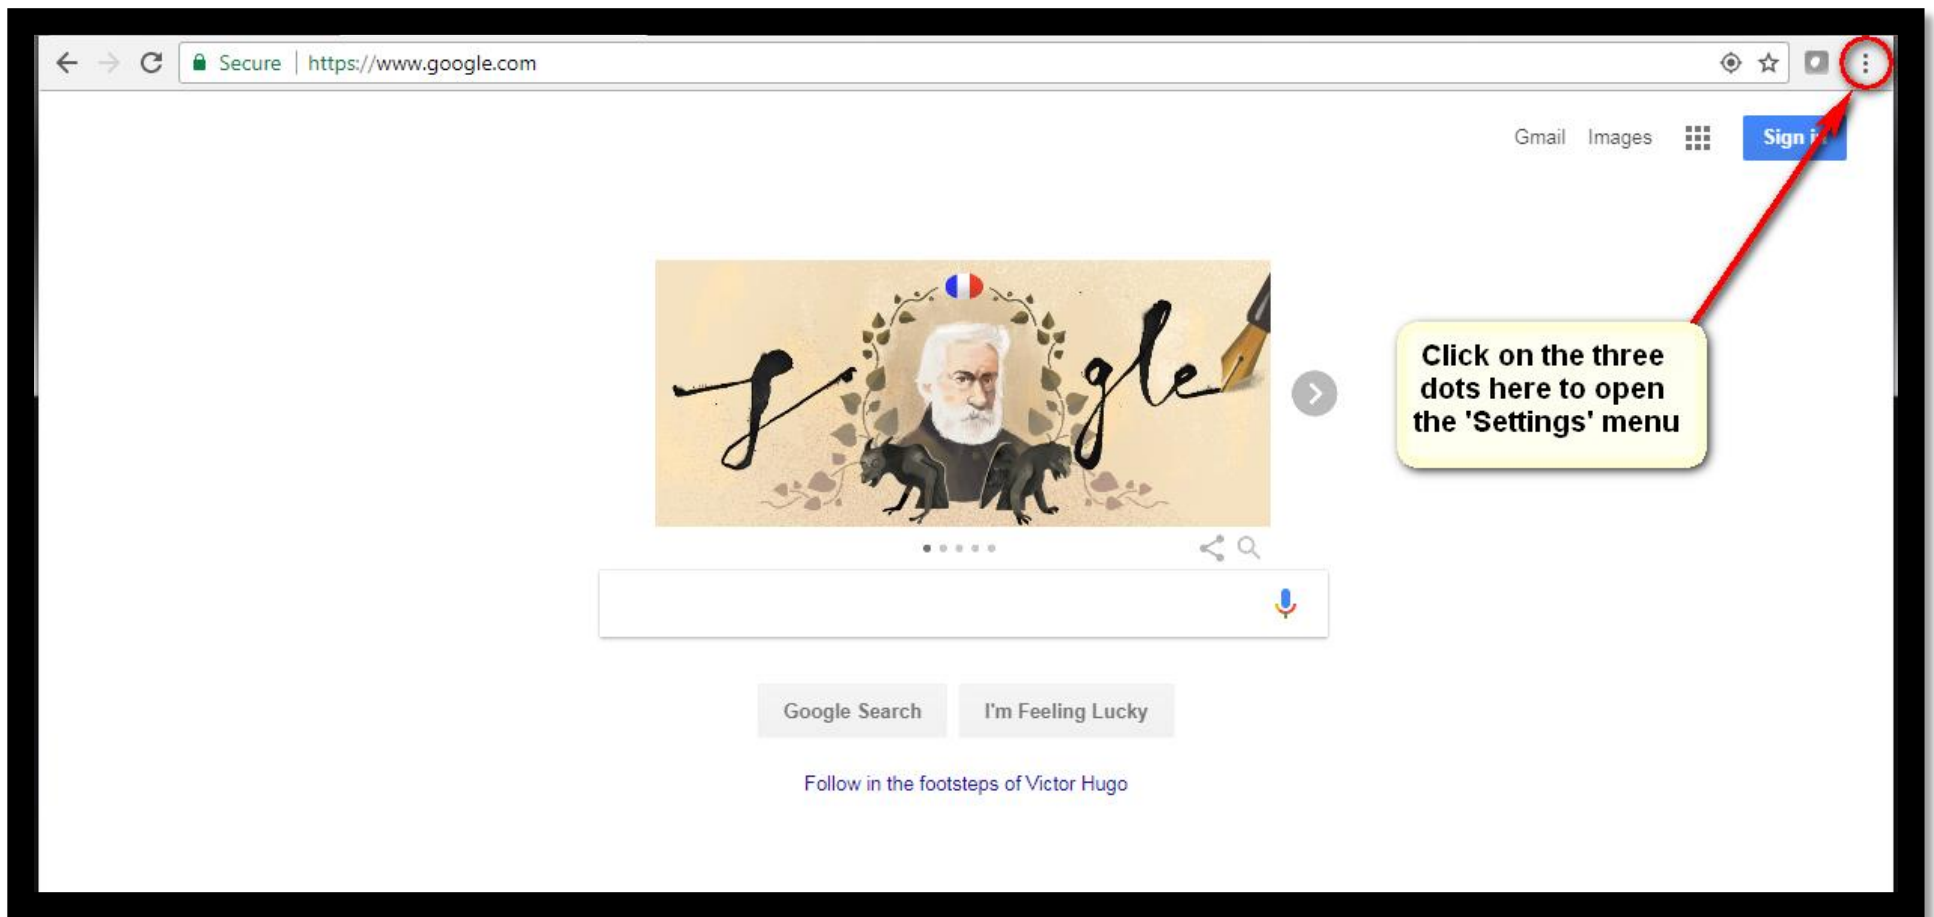

## How to Enable Adobe Flash Player on Google Chrome

Once you have opened up a new window on Google Chrome, please follow these instructions to enable Adobe Flash Player. You will need this to view the food handler training.