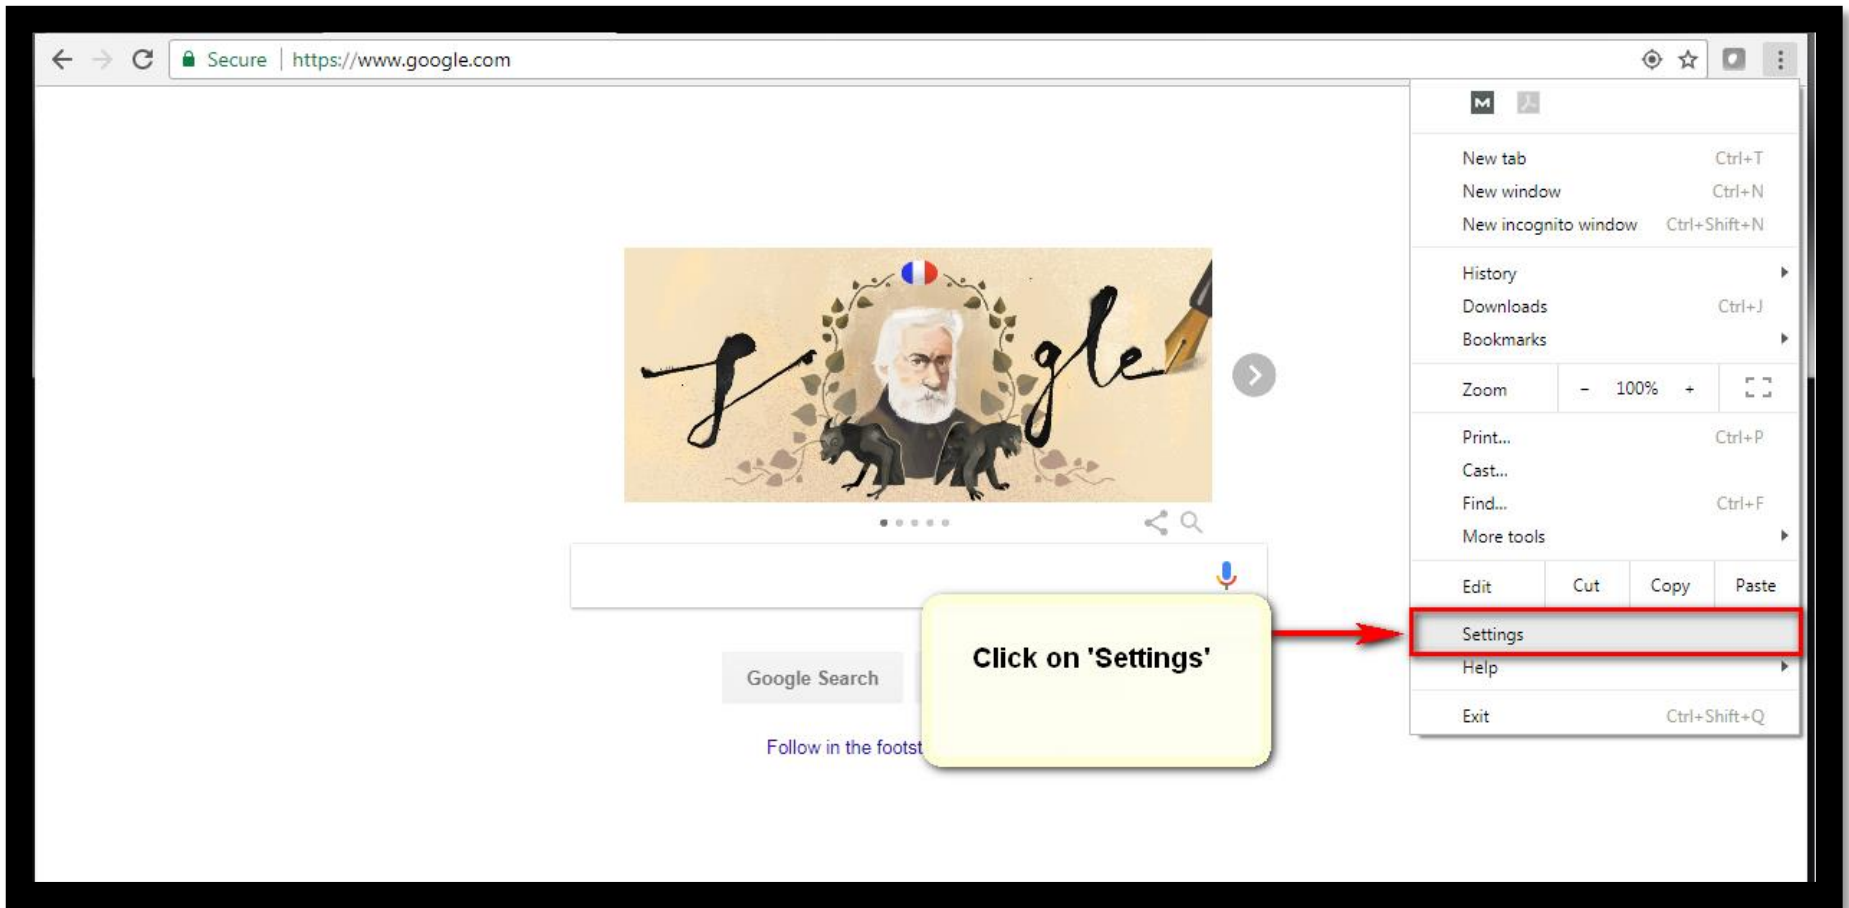

## How to Enable Adobe Flash Player on Google Chrome

Once you have opened up a new window on Google Chrome, please follow these instructions to enable Adobe Flash Player. You will need this to view the food handler training.